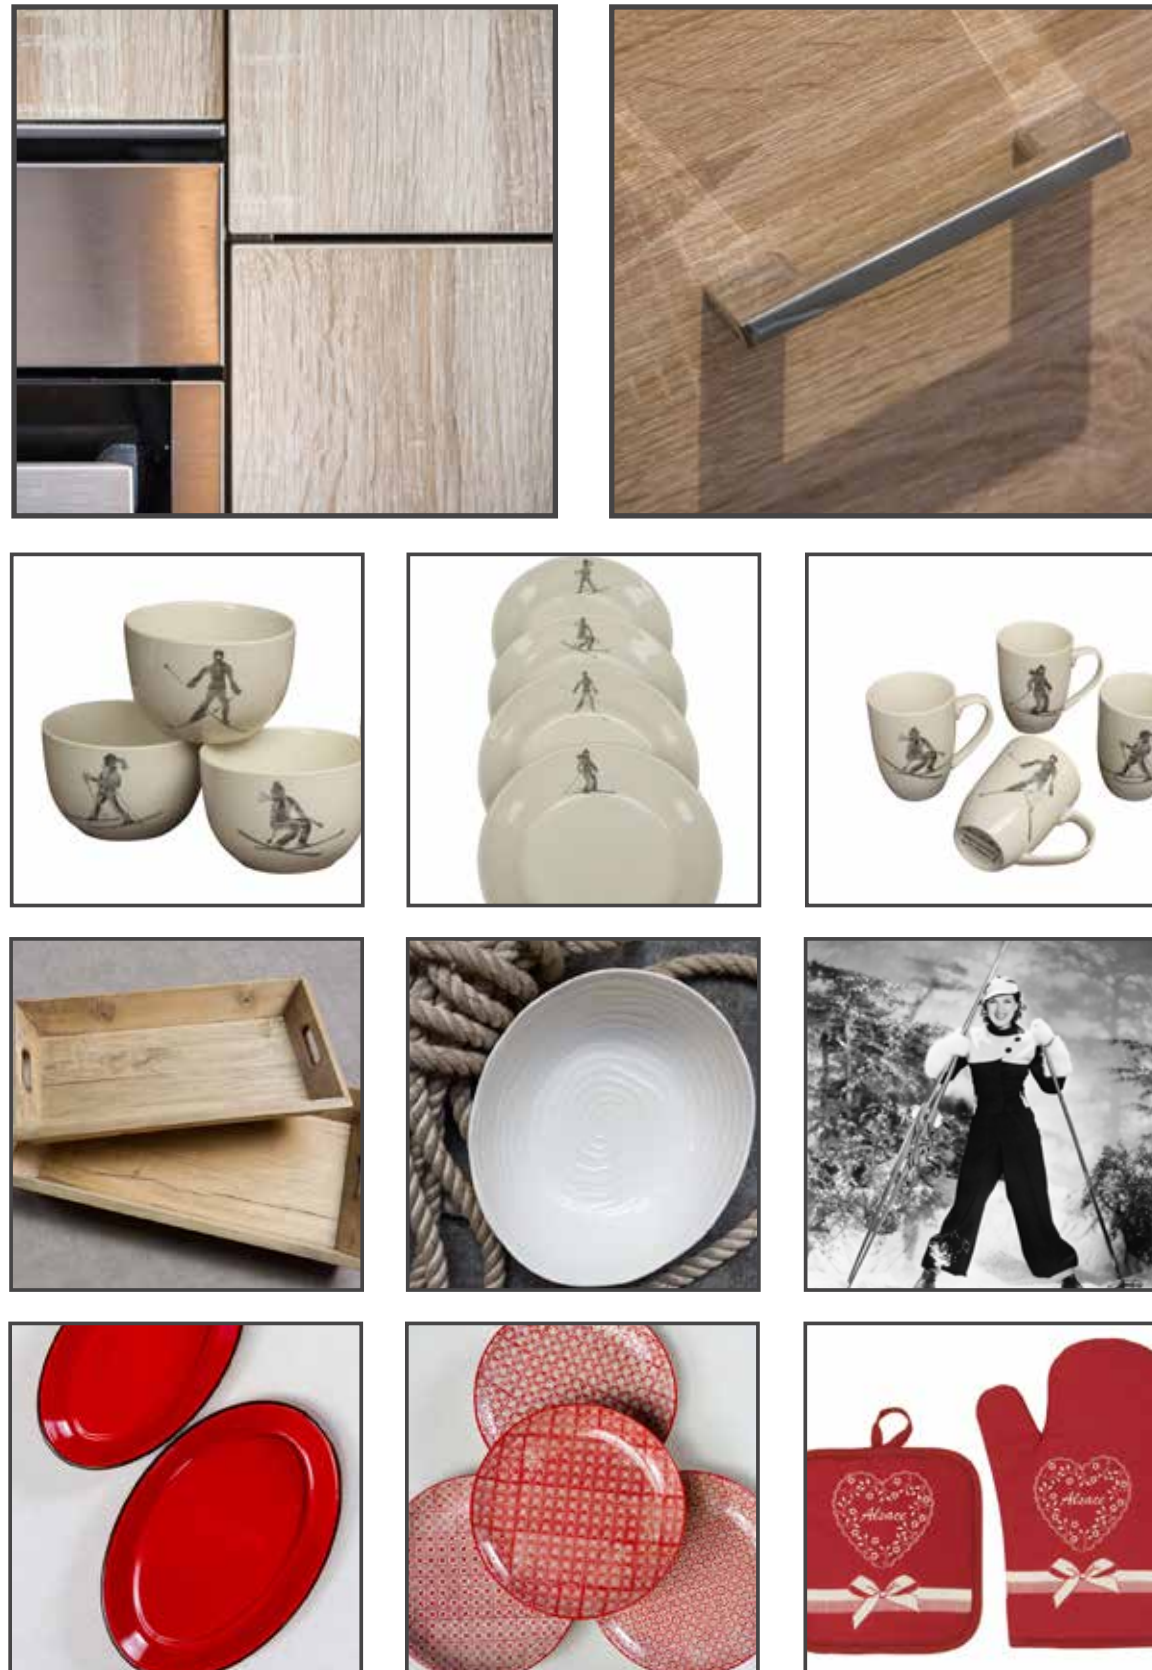

KITCHEN & DINING ROOM

Modern and fully-equipped

All of our kitchens are fitted by a local artisan. The materials selected are in harmony with traditional mountain style while adding a contemporary touch to create a warm timeless ambiance.
All of our tableware kits are carefully selected to match the style of the apartments perfectly.