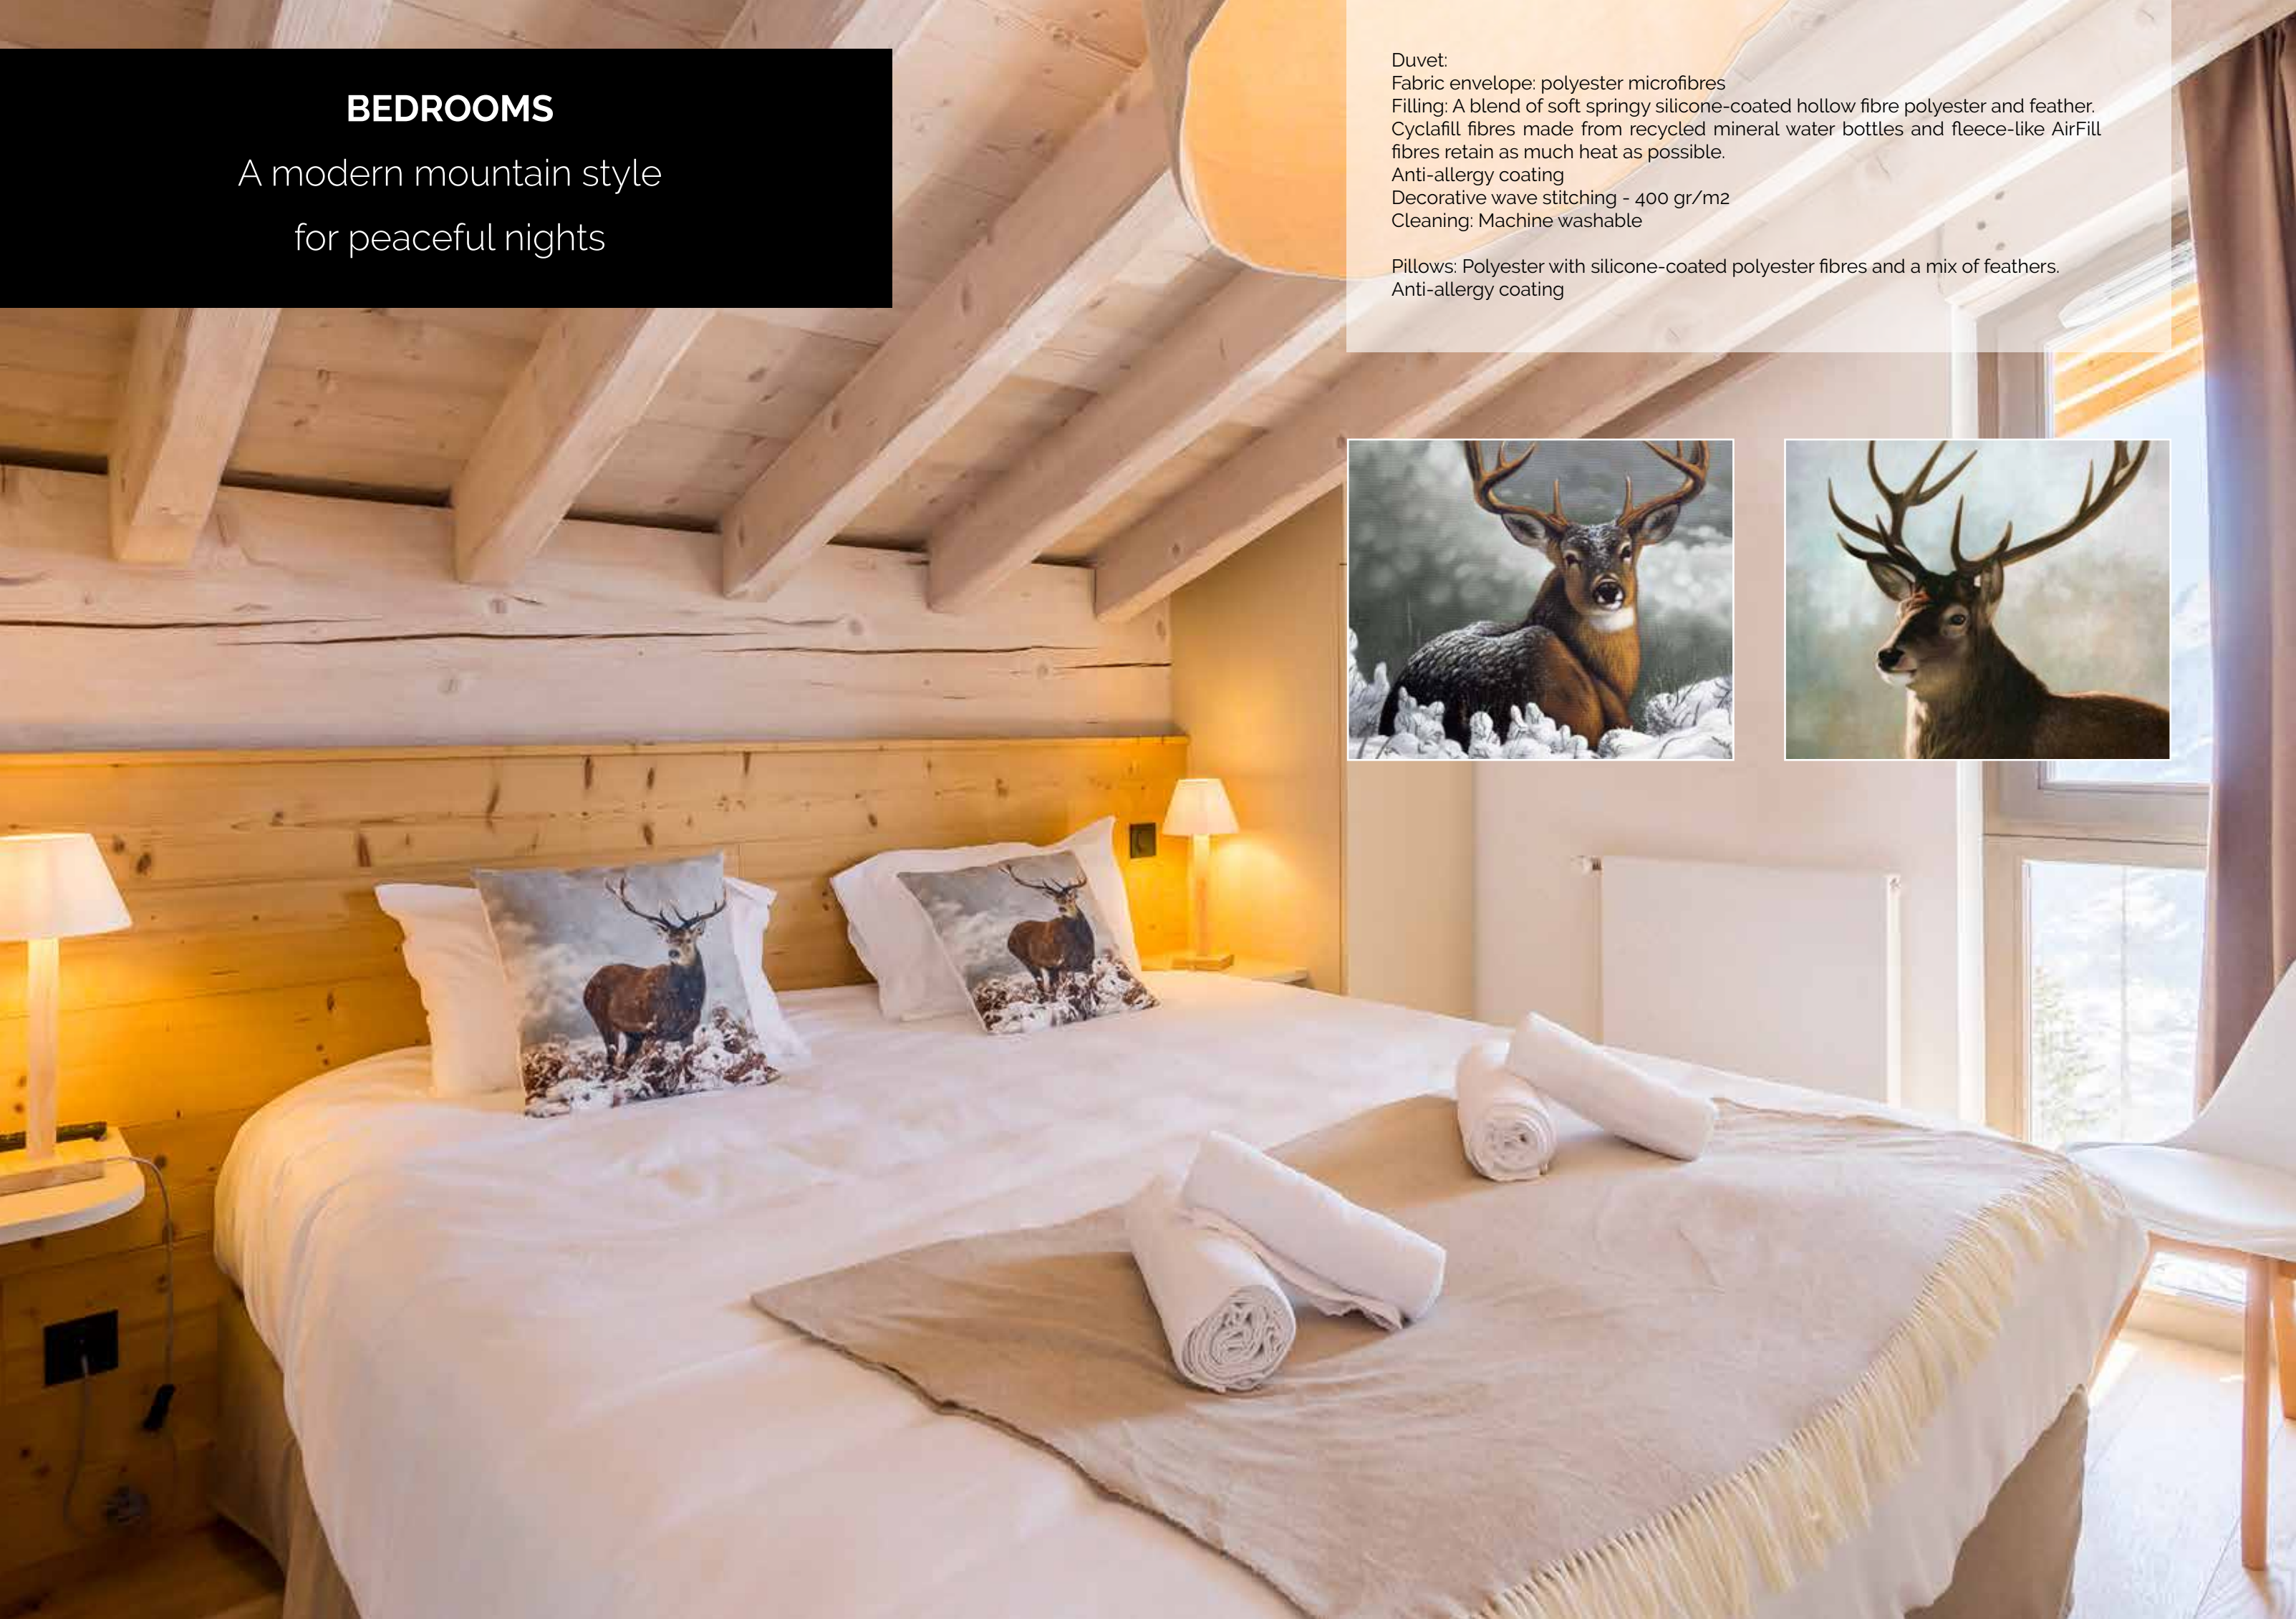

BEDROOMS

A modern mountain style
for peaceful nights

Duvet:

Fabric envelope: polyester microfibres

Filling: A blend of soft springy silicone-coated hollow fibre polyester and feather.

Cyclafill fibres made from recycled mineral water bottles and fleece-like AirFill fibres retain as much heat as possible.

Anti-allergy coating

Decorative wave stitching - 400 gr/m²

Cleaning: Machine washable

Pillows: Polyester with silicone-coated polyester fibres and a mix of feathers.

Anti-allergy coating