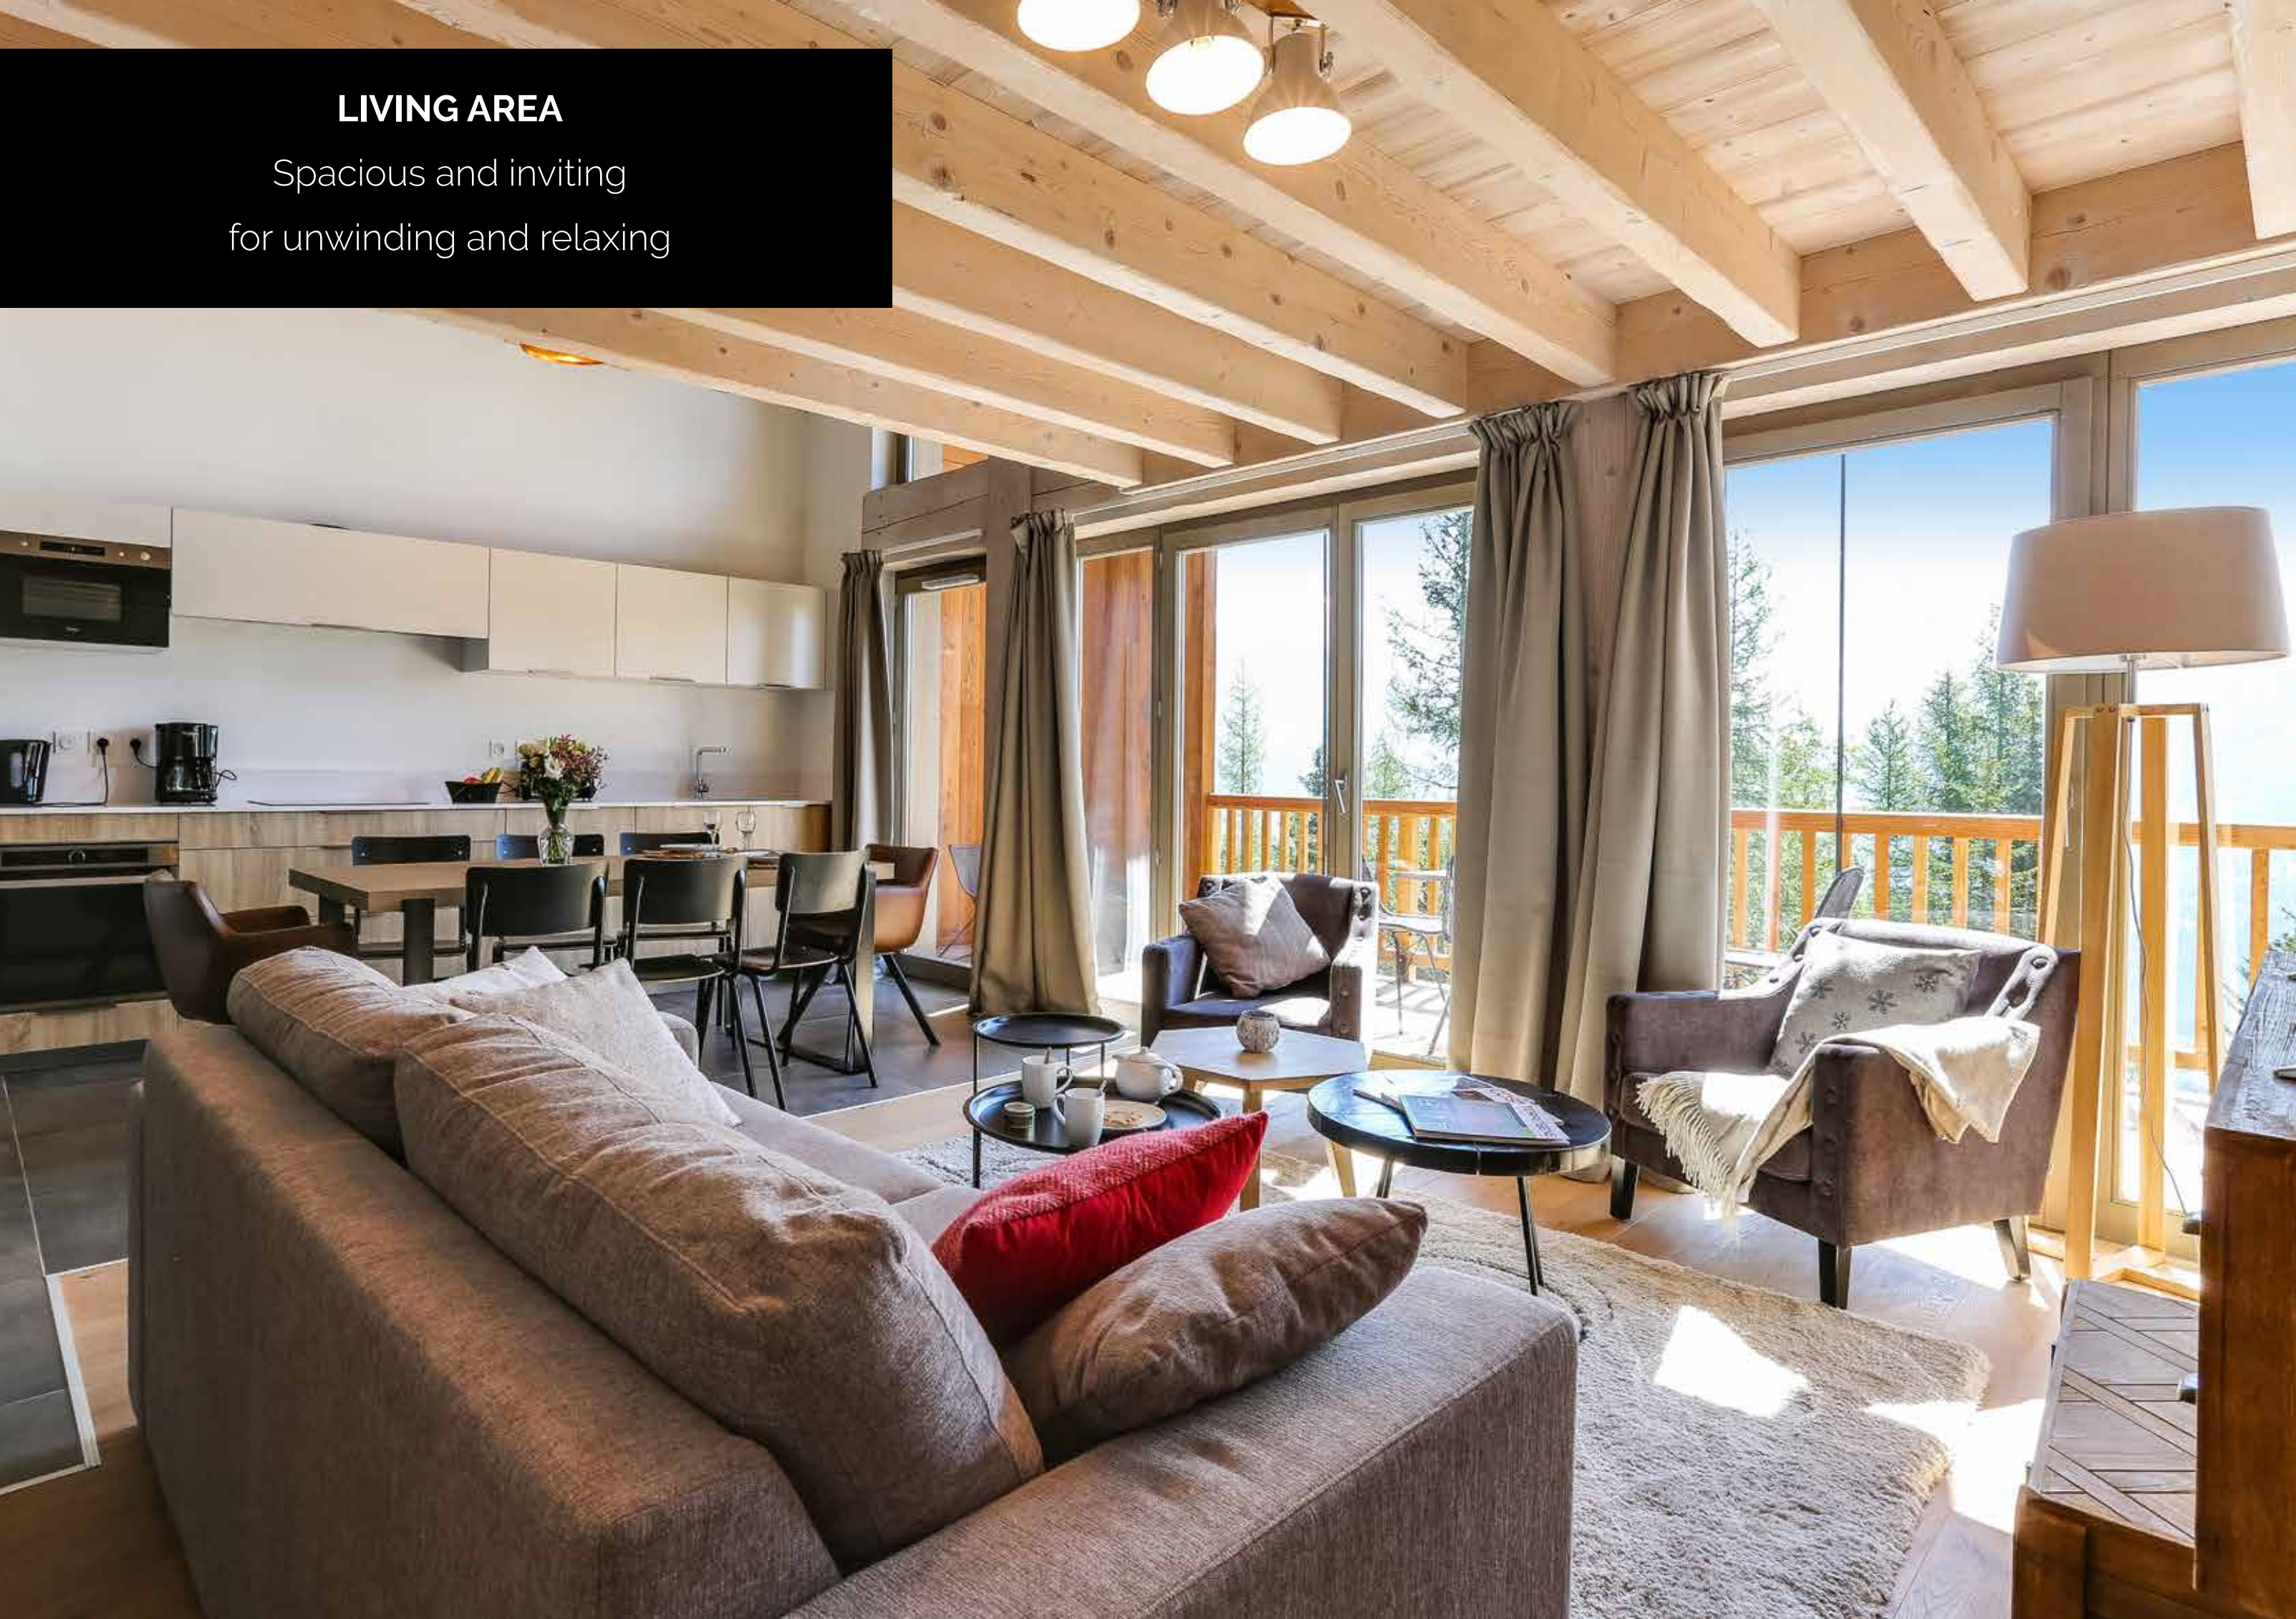

A WELCOMING LOUNGE

Tradition and modernity
make for comfortable inviting spaces

TAPAS BAR

Wood and warm colours
for spending time together

PLAYROOM

For little ones ... and grown-ups !

All of our residential complexes are decorated in the style of old mountain chalets, with a blend of warmth and modernity that is mirrored in the various items we have painstakingly hunted out to create a chic and friendly atmosphere. Each piece is unique, and has its own tale to tell.

Made in France.

LIVING AREA

Spacious and inviting
for unwinding and relaxing

The sofa is both elegant and comfortable because the mechanism has been fitted underneath. The seat cushions do not have to be removed to open the bed, making it easy to use. The basic bed is attached to the sofa back so there is no bulky clutter, making it an ideal solution for optimising limited space. All covers are removable. Mattress: polyurethane density 35kg/m³ height 12 covered with ticking fabric, removable mattress cover. Seats: polyurethane density of 30 kg/m³, compression-resistant. Covers: silicone-coated polyester fibre ticking.